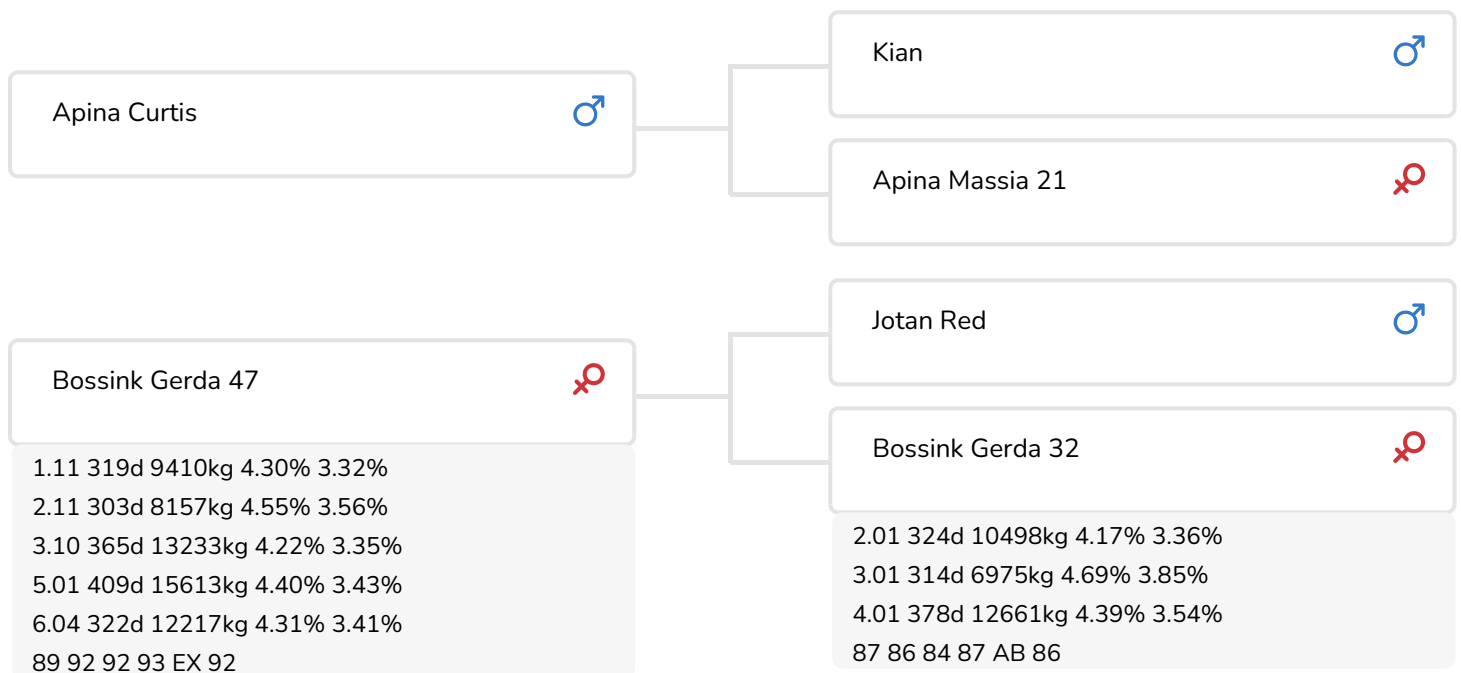

- + From a family of champions
- + All-round, good conformation
- + High components
- + aAa 165

08165-Edelweiss 6, NRM 2026 (s. Red Max)  
Owner: Sven Wargerink, Borculo (NL)

## BULL INFORMATION

Name	Bossink Red Max	Date of birth	2017-04-01
Herdbook number	NL 725119432	Gestation length	284
A.l.-code	361135	Kappa Casein	AB
PFW code	A	Beta Casein	A2/A2
aAa code	165243	Cow family	Gerda
colour	RB	Straw colour	Red
Breed	100% HF		