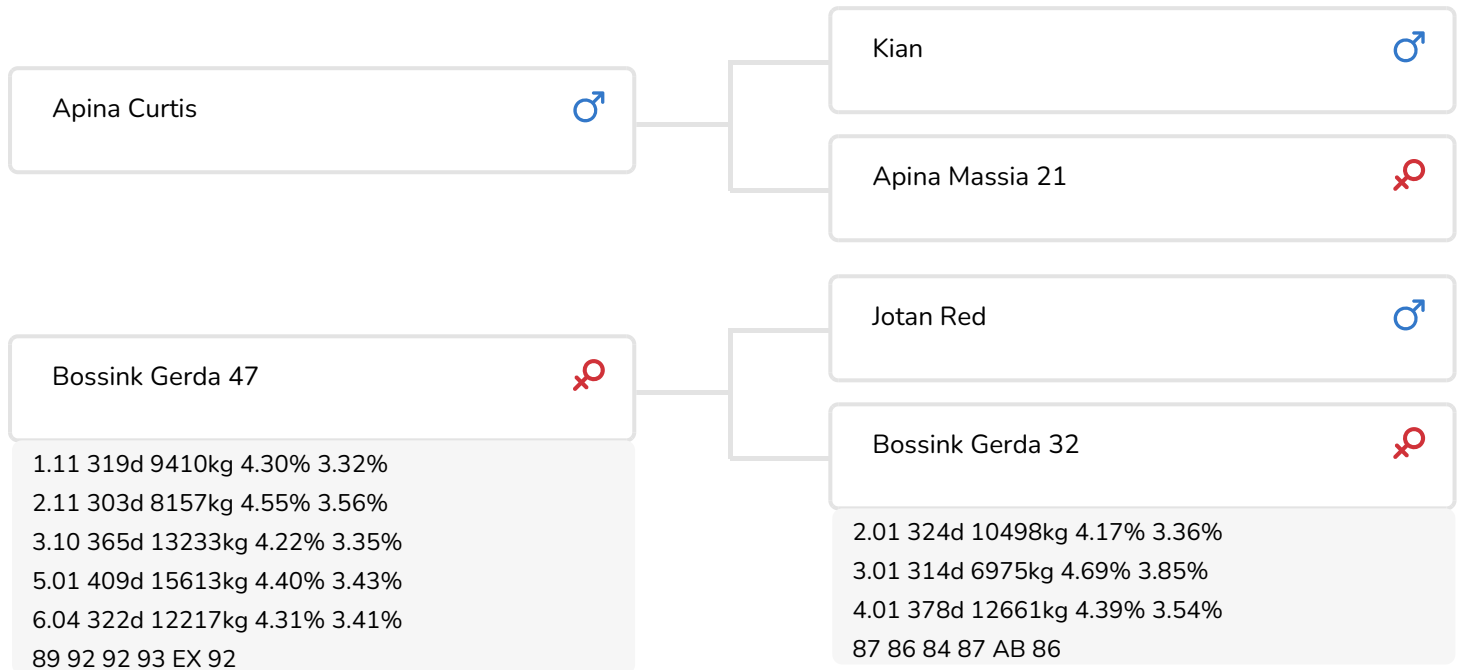

Alger Meekma

- + From a family of champions
- + All-round, good conformation
- + High components
- + aAa 165

Alger Meekma

Bossink Trijntje 84 (s. Red Max)  
Owner: Van der Kolk Melkvee V.O.F., Wierden (NL)

## BULL INFORMATION

Name	Bossink Red Max	Date of birth	2017-04-01
Herdbook number	NL 725119432	Gestation length	284
A.l.-code	361135	Kappa Casein	AB
aAa code	165243	Beta Casein	A2/A2
colour	RB	Cow family	Gerda
Breed	100% HF	Straw colour	Red