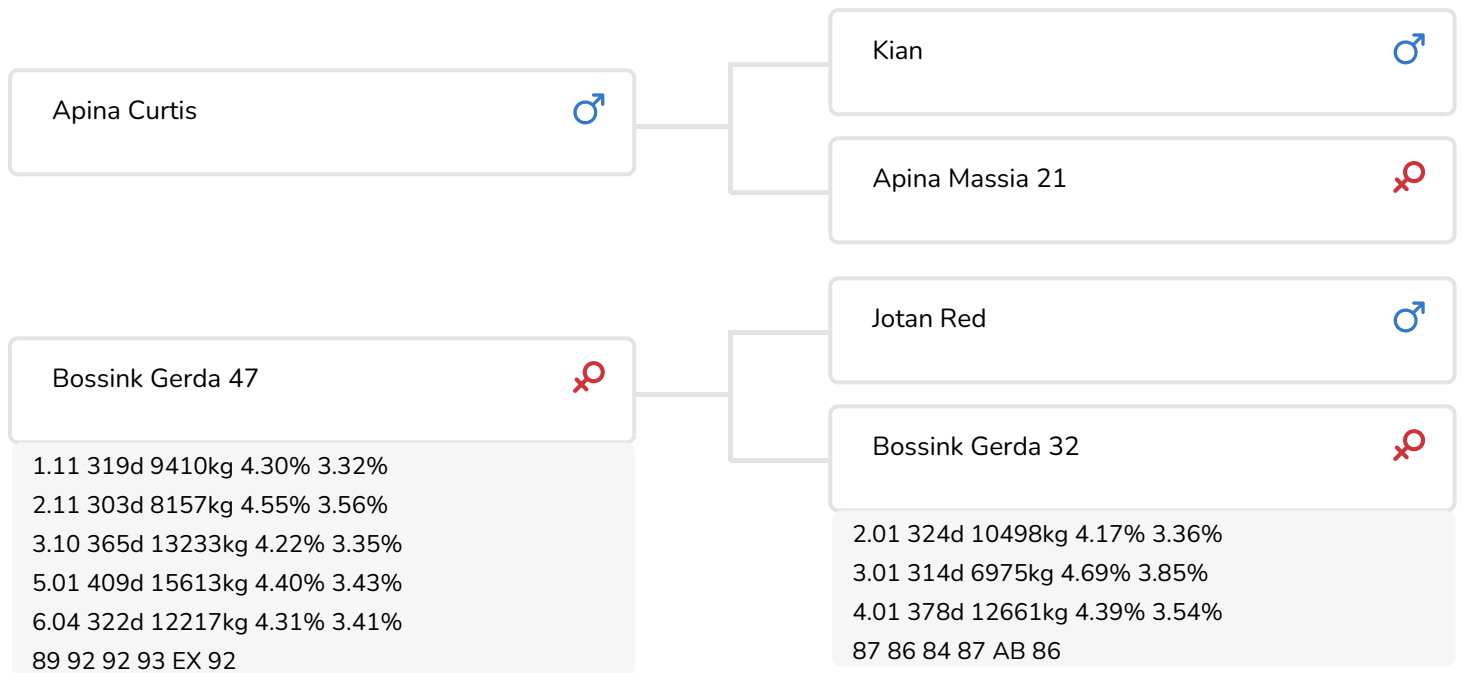

Alger Meekma

- + From a family of champions
- + All-round, good conformation
- + High components
- + aAa 165

Alger Meekma

Bossink Trijntje 84 (s. Red Max)
Owner: Van der Kolk Melkvee V.O.F., Wierden (NL)

BULL INFORMATION

Name	Bossink Red Max	Date of birth	2017-04-01
Herdbook number	NL 725119432	Gestation length	284
A.l.-code	361135	Kappa Casein	AB
PFW code	A	Beta Casein	A2/A2
aAa code	165243	Cow family	Gerda
colour	RB	Straw colour	Red
Breed	100% HF		