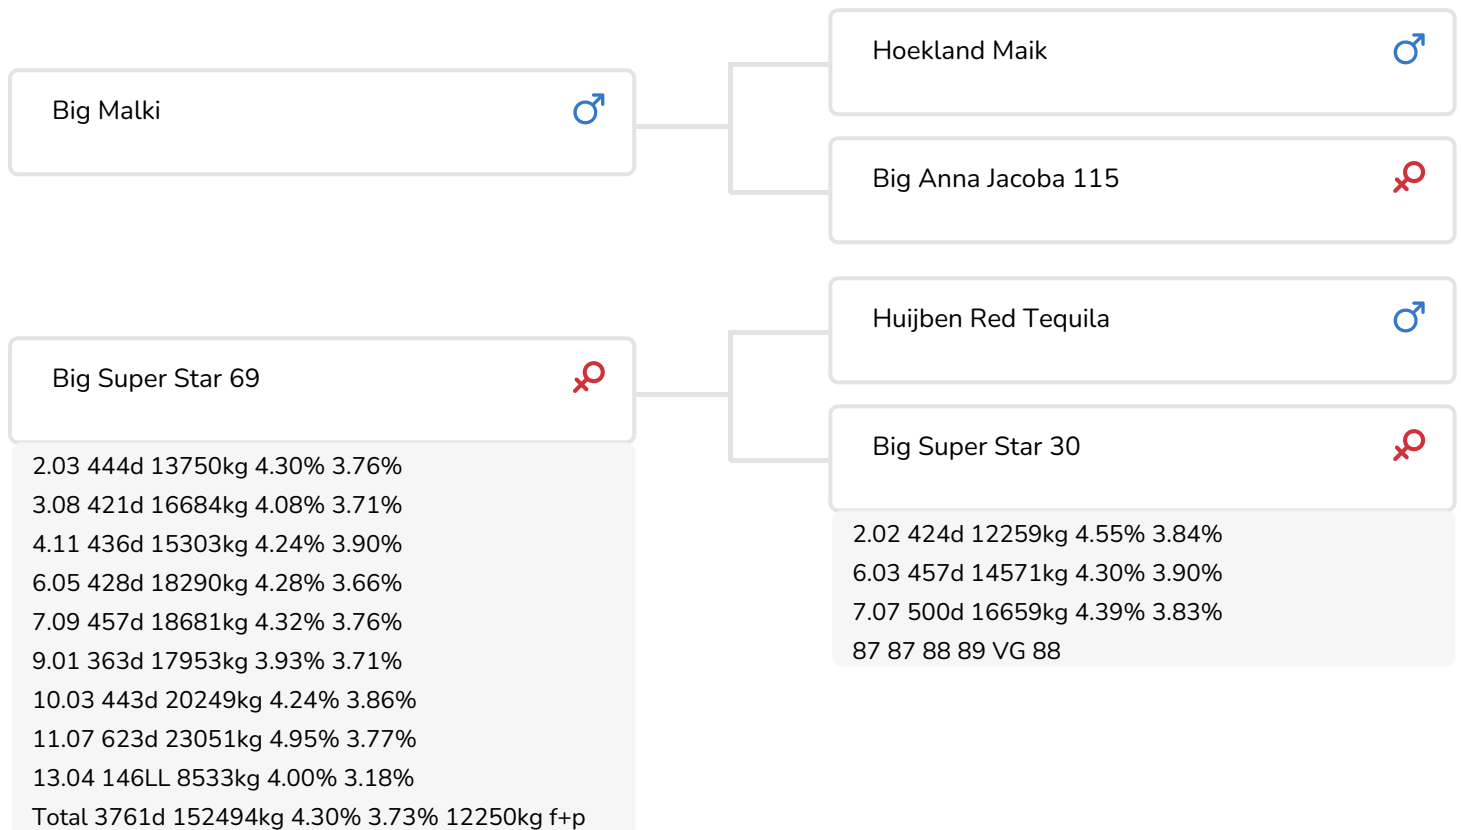

Alger Meekma

Breeder: Mts. J.W. en I.M. Knoef-Hendriksen, Geesteren

- + Surprise's dam has produced 180.000 kg of milk!
- + Late maturing daughters
- + Good locomotion combined with good claw health

Alger Meekma

Coba 438 (s. Surprise RF)
Owner: Mts. Oude Hengel-Oude Voshaar, Geesteren
(Ov.)(NL)

BULL INFORMATION

Name	Big Surprise	Date of birth	2018-12-05
Herdbook number	NL 623979190	Gestation length	272
A.I.-code	361184	Kappa Casein	AB
PFW code	B	Beta Casein	A1/A2
aAa code	165243	Cow family	Big Super Star
colour	ZB	Straw colour	Geel
Breed	100% HF		