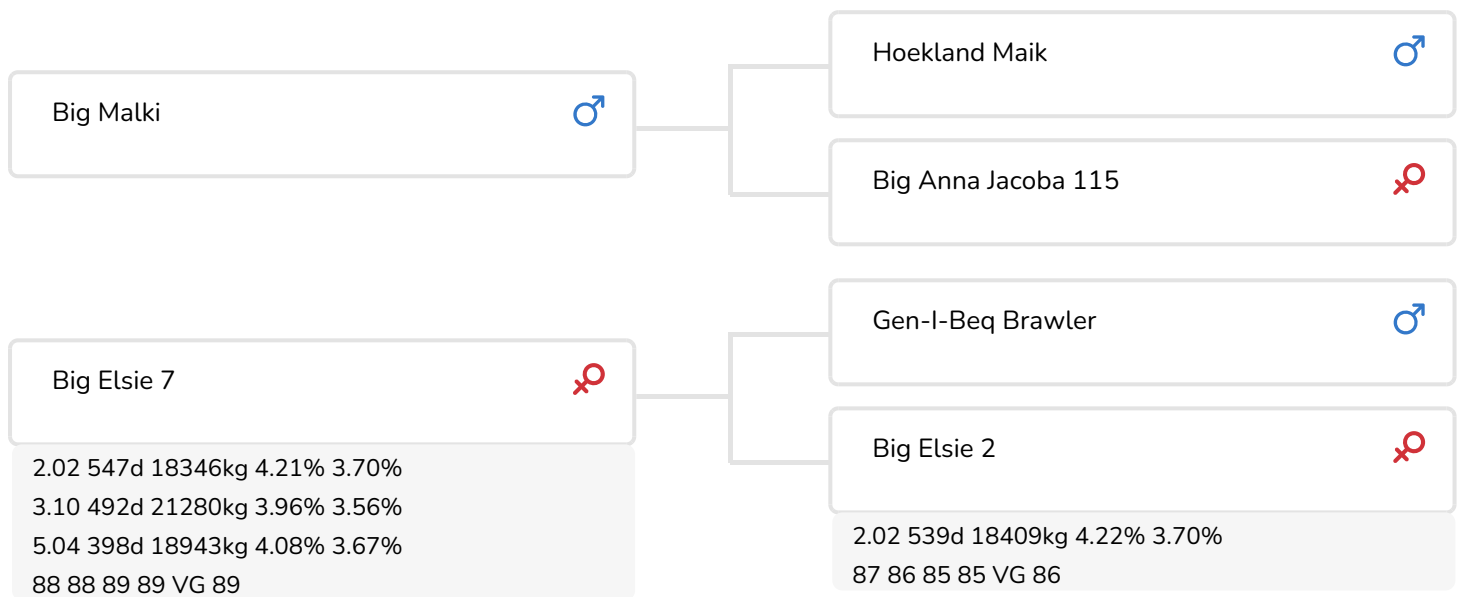

Alger Meekma

Breeder: Mts. J.W. en I.M. Knoef-Hendriksen, Geesteren

- + Impressive health traits
- + Correct legs and good locomotion
- + Long teats suitable for robot milking
- + Calving ease bull
- + aAa 516

Alger Meekma

Big Clara 202 (s. Macht)  
Owner: Mts. Knoef-Hendriksen, Geesteren (Ov.) (NL)

## BULL INFORMATION

Name	Big Macht	Date of birth	2020-02-12
Herdbook number	NL 611080884	Gestation length	276
A.I.-code	361221	Kappa Casein	AB
PFW code	A	Beta Casein	A1/A1
aAa code	516342	Cow family	Elsie
colour	ZB	Straw colour	Paars
Breed	100% HF		

Big Macht (Malki x Brawler x Gibor) is bull worthy of his name - which translates to "Power". This Malki son certainly packs a punch, both for his conformation (a well-developed bull, with good feet and legs) and his pedigree. Sired by Malki and from a maternal line whose progeny include Snowman - a widely used bull sire internationally - his pedigree credentials are impeccable.