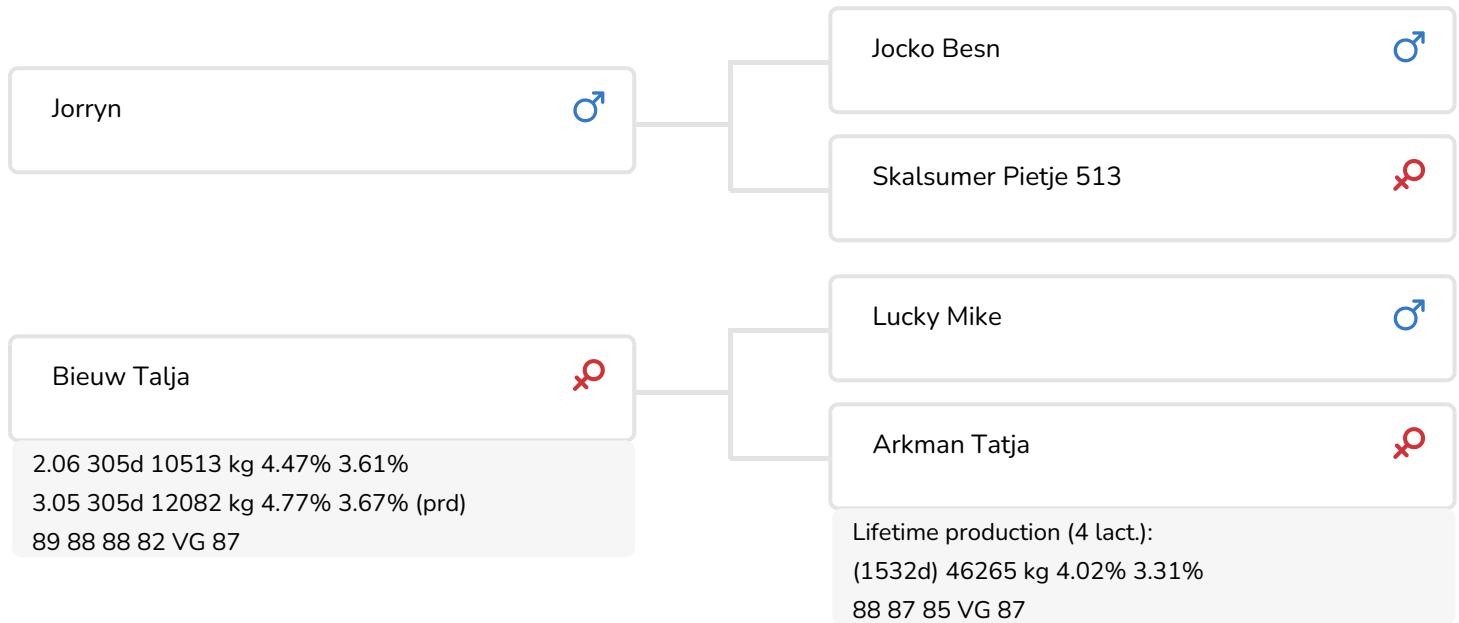

Alger Meekma

Breeder: Mts. Maassen, Veenhuizen

Alex Arkink

Bieuw Talja (VG 87)
(dam of Blackjack)

BULL INFORMATION

Name	Bieuw Blackjack	Date of birth	2007-12-01
Herdbook number	NL 496961751	Gestation length	284
A.l.-code	36734	Kappa Casein	AA
aAa code	135	Beta Casein	A2/A2
colour	ZB	Cow family	Tatja
Breed	100% HF	Straw colour	Light Blue

Bieuw Blackjack (Jorryn x Lucky Mike x Jesther) can be described as a real Dutch breeding product. In as well the sire- as the damline we find two of Netherlands best cowfamilies. Besides this Blackjack knows many (mainly Dutch) top proven bulls in his pedigree. After granddam Jesther we find for example Lord Lilly, Sunny Boy and Tops.

Blackjack's sire, Jorryn, is one of the many proven bulls from the Pietje family (other bulls out this family are Sunny Boy, Provider and Lucifer). Jorryn is a top bull. He has an excellent production, lots of milk with a positive protein percentage. The Jorryn daughters are not too tall, have super feet& legs with very good udders and especially high rear udder attachment. He belongs already for a couple of years to the top of the Netherlands.

Blackjack's dam, Bieuw Talja (VG 87), belongs to one of the best Luck Mike daughters. This beautiful cow realised during her first 2 lactations, lactation values of 122 and 125 with more than 3,60% protein. Her full sister, Tanga (VG 86), also produced excellent. Lactation values of 114 and 109 (and protein rate of 3,50% or higher). Blackjack's granddam, Tatja (VG 87), produces also a lot of milk and is still alive. Tatja already realised a lifetime production of > 50.000 kg milk. Tatja's dam...