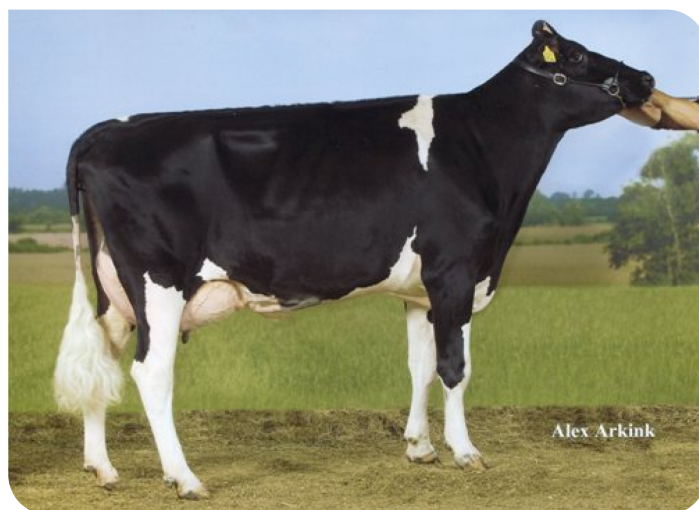

Alger Meekma

Breeder: Mts. Maassen, Veenhuizen

Alex Arkink

Bieuw Talja (VG 87)
(dam of Blackjack)

BULL INFORMATION

Name	Bieuw Blackjack	Date of birth	2007-12-01
Herdbook number	NL 496961751	Gestation length	284
A.l.-code	36734	Kappa Casein	AA
aAa code	135	Beta Casein	A2/A2
colour	ZB	Cow family	Tatja
Breed	100% HF	Straw colour	Light Blue

Bieuw Blackjack (Jorryn x Lucky Mike x Jesther) can be described as a real Dutch breeding product. In as well the sire- as the damline we find two of Netherlands best cowfamilies. Besides this Blackjack knows many (mainly Dutch) top proven bulls in his pedigree. After granddam Jesther we find for example Lord Lilly, Sunny Boy and Tops.

Blackjack's sire, Jorryn, is one of the many proven bulls from the Pietje family (other bulls out this family are Sunny Boy, Provider and Lucifer). Jorryn is a top bull. He has an excellent production, lots of milk with a positive protein percentage. The Jorryn daughters are not too tall, have super feet& legs with very good udders and especially high rear udder attachment. He belongs already for a couple of years to the top of the Netherlands.

Blackjack's dam, Bieuw Talja (VG 87), belongs to one of the best Luck Mike daughters. This beautiful cow realised during her first 2 lactations, lactation values of 122 and 125 with more than 3,60% protein. Her full sister, Tanga (VG 86), also produced excellent. Lactation values of 114 and 109 (and protein rate of 3,50% or higher). Blackjack's granddam, Tatja (VG 87), produces also a lot of milk and is still alive. Tatja already realised a lifetime production of > 50.000 kg milk. Tatja's dam...