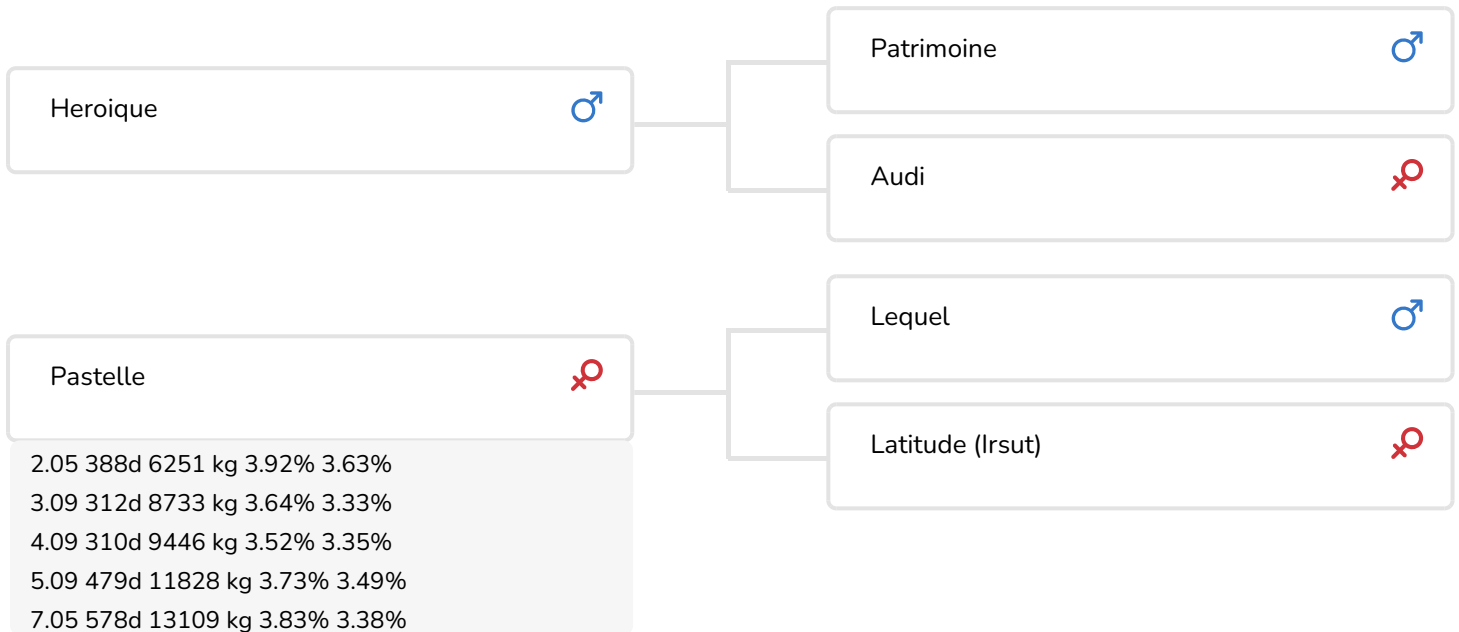

## BULL INFORMATION

Name	Becfin	Date of birth	2006-09-04
Herdbook number	FR 3921141279	Kappa Casein	
A.I.-code	781010	Beta Casein	
aAa code		Cow family	
colour	RB	Straw colour	Rose
Breed	100% MON		

Becfin is a well-built, averaged-sized bull, with three successive bulls in his pedigree who have all produced remarkably good cows. Daughters by these three sires all shone in milk production, components and longevity.

Becfin's dam is Pastelle, who produced more than 55,000 kg of milk with more than 3.55% protein on average - and that on a grass ration! Pastelle is kept on a dairy farm that produces milk for Comte cheese, and this herd is only permitted a ration of grass and hay. This constraint makes the production figures even more amazing. The first daughters by Becfin are of an average size and have good conformation with every good udders.

Becfin gives an average maternal calving process and is an outcross within the Montbeliarde breed. He also improves the muscling of his daughters. Use him with confidence, as many French farmers have gone before you.