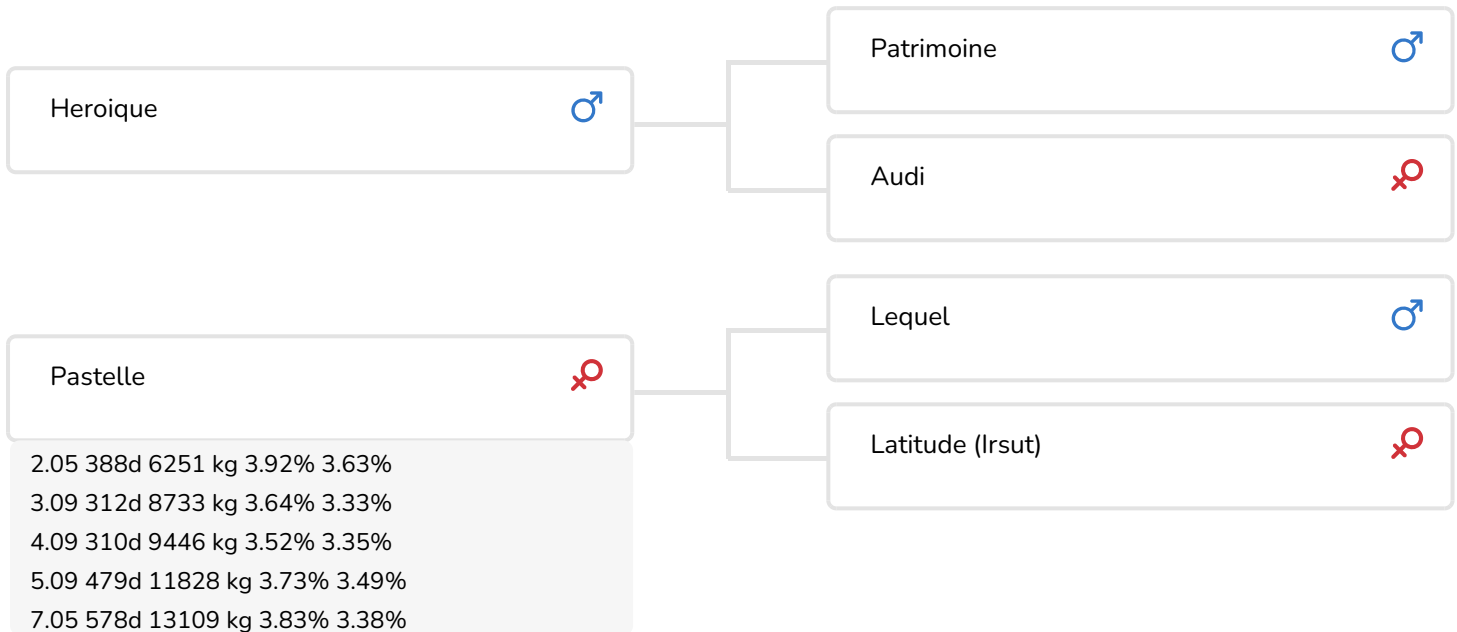

## BULL INFORMATION

Name	Becfin	Date of birth	2006-09-04
Herdbook number	FR 3921141279	Kappa Casein	
A.I.-code	781010	Beta Casein	
aAa code		Cow family	
colour	RB	Straw colour	Rose
Breed	100% MON		

Becfin is a well-built, averaged-sized bull, with three successive bulls in his pedigree who have all produced remarkably good cows. Daughters by these three sires all shone in milk production, components and longevity.

Becfin's dam is Pastelle, who produced more than 55,000 kg of milk with more than 3.55% protein on average - and that on a grass ration! Pastelle is kept on a dairy farm that produces milk for Comte cheese, and this herd is only permitted a ration of grass and hay. This constraint makes the production figures even more amazing. The first daughters by Becfin are of an average size and have good conformation with every good udders.