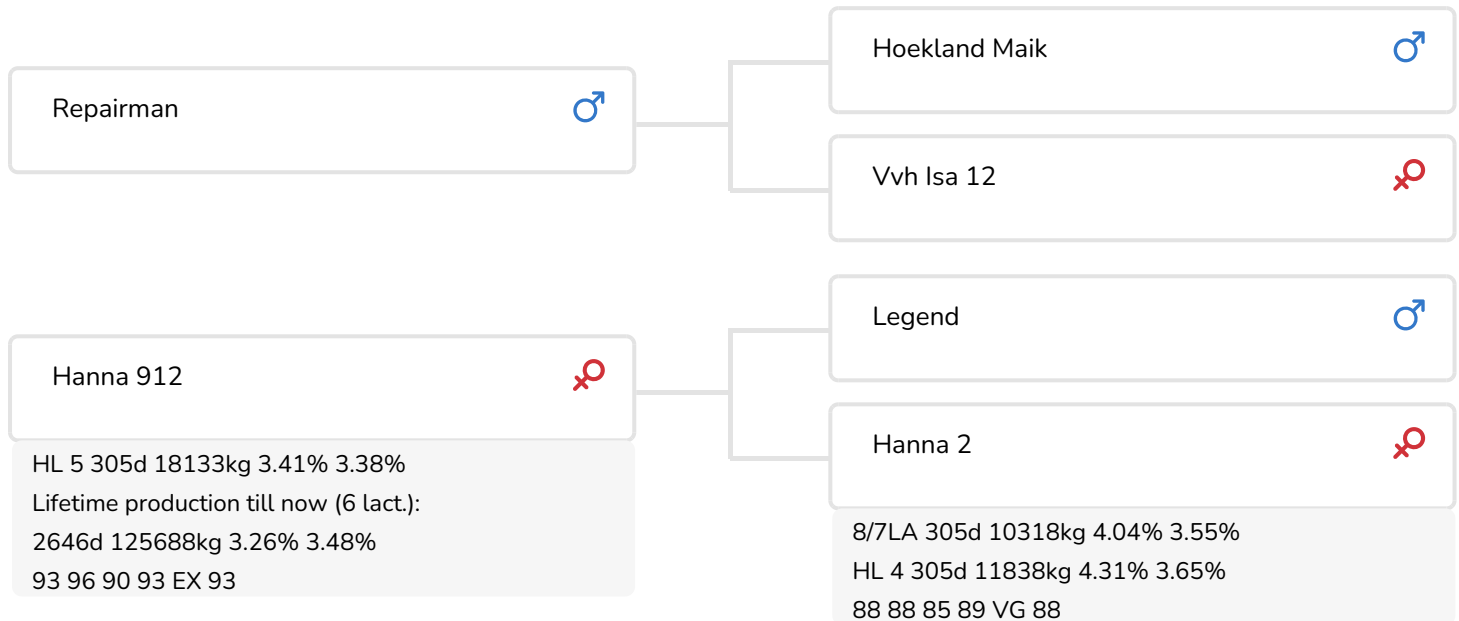

Alger Meekma

Breeder: Van Velzen - Hekert GbR, Jade, Duitsland

- + Bull bred in Germany
- + EX 93 dam produced more than 125,000 kg of milk
- + Pedigree with reliable, proven breeding bulls
- + Low kinship

KeLeKi

Hanna 912 (EX93)
(dam of Ragnar)

BULL INFORMATION

Name	Aussendeicher Ragnar	Date of birth	2019-12-16
Herdbook number	DE 0362661012	Kappa Casein	AA
A.l.-code	361220	Beta Casein	A1/A2
aAa code	243	Cow family	Hanna
colour	ZB	Straw colour	Transparant
Breed	100% HF		

Occasionally we come across a cow that really stands out in all respects (e.g. production and conformation). Hanna 912, the dam of Ragnar, undeniably belongs to this category. Her conformation is impressive, as is her production. The stunning conformation of Hanna 912 - who merits 93 for her udders - already managed to secure her a third place in the mature cow class at the Schau der Besten (2020). In addition, she was the cow with the highest production in the milk testing association three times! Which is not surprising considering her achievements, including two lists of more 18,000 kg milk (in 305 days). Hanna 912 therefore reached the milestone of 100,000 kg milk at record pace and, now - after her 6th lactation - has already clocked up lifetime production of more than 125,000 kg of milk (an...