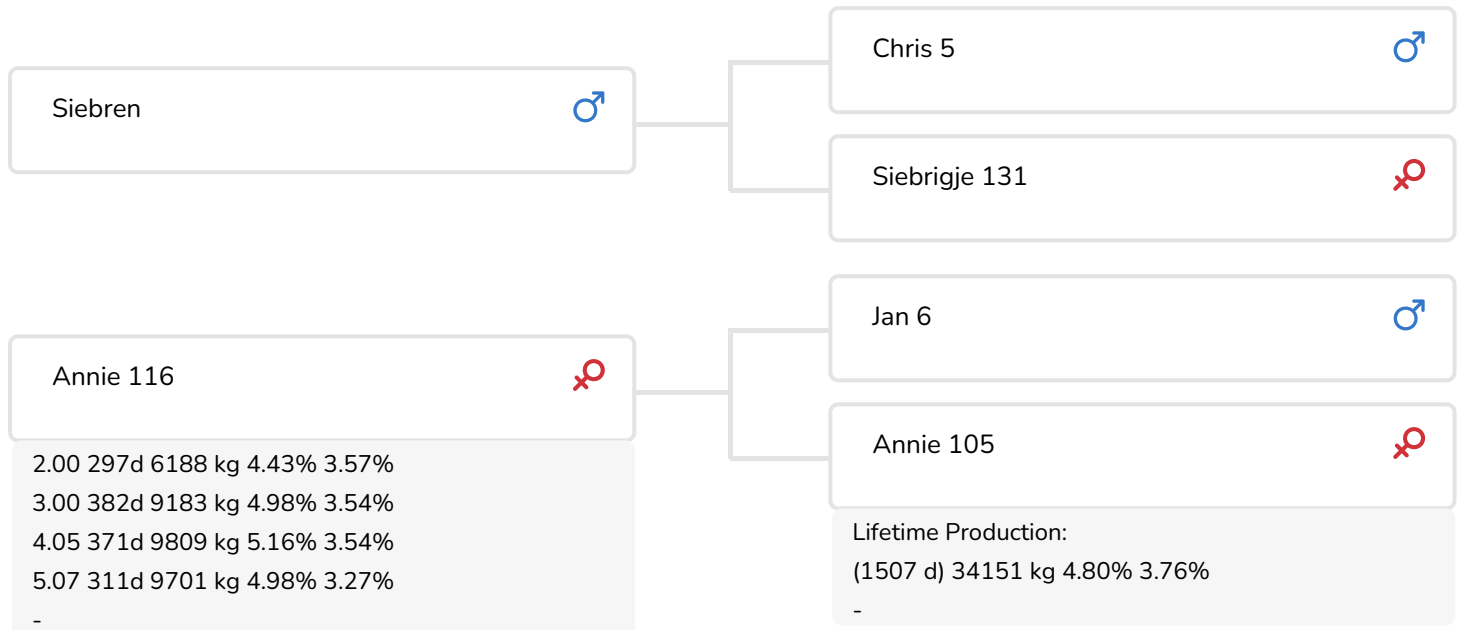

Alger Meekma

Breeder: Mts. J en S. Hoekman, Haskerhorne

- + Ideal calving ease bull, short gestation length
- + Milk-rich cow family, fed grass rations
- + Powerful daughters of average stature
- + Good legs
- + Beta casein A2/A2

Annelie (s. Anne 6)

Owner: Mr. Hans-Jürgen Euler, Schwalmtal (DE)

BULL INFORMATION

Name	Anne 6	Date of birth	2012-12-29
Herdbook number	NL 890977549	Gestation length	280
A.I.-code	36977	Kappa Casein	AA
aAa code	531	Beta Casein	A2/A2
colour	ZB	Cow family	Annie
Breed	100% FH	Straw colour	Rose

Anne 6 is a dairy character bull from a great productive cow family. The grand dam of Anne 6, Annie 105, is described by the breeder as one of the best brood cows. All of her daughters produce tremendously well and she has a son of Bernard 26, from whom the first daughters exceed expected production and have a very good conformation.