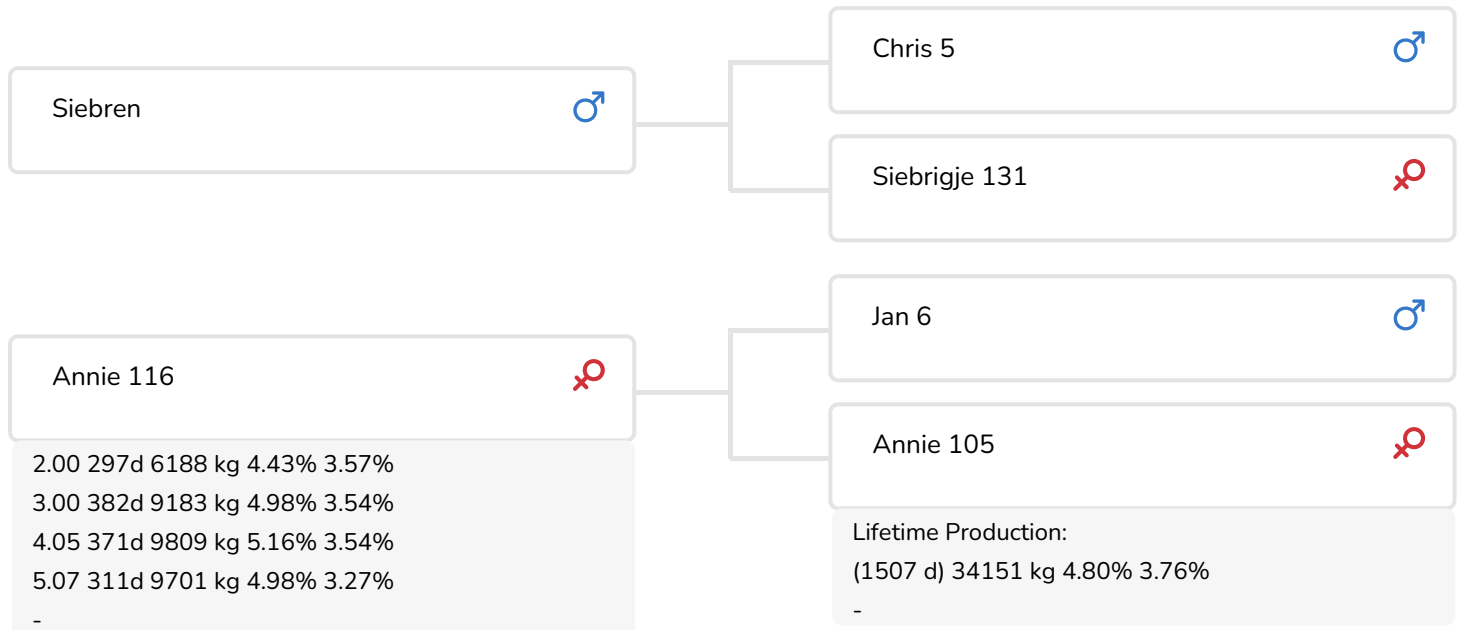

*Alger Meekma*

Breeder: Mts. J en S. Hoekman, Haskerhorne

- + Ideal calving ease bull, short gestation length
- + Milk-rich cow family, fed grass rations
- + Powerful daughters of average stature
- + Good legs
- + Beta casein A2/A2

## BULL INFORMATION

Name	Anne 6	Date of birth	2012-12-29
Herdbook number	NL 890977549	Gestation length	280
A.I.-code	36977	Kappa Casein	AA
aAa code	531	Beta Casein	A2/A2
colour	ZB	Cow family	Annie
Breed	100% FH	Straw colour	Rose

Anne 6 is a dairy character bull from a great productive cow family. The grand dam of Anne 6, Annie 105, is described by the breeder as one of the best brood cows. All of her daughters produce tremendously well and she has a son of Bernard 26, from whom the first daughters exceed expected production and have a very good conformation.