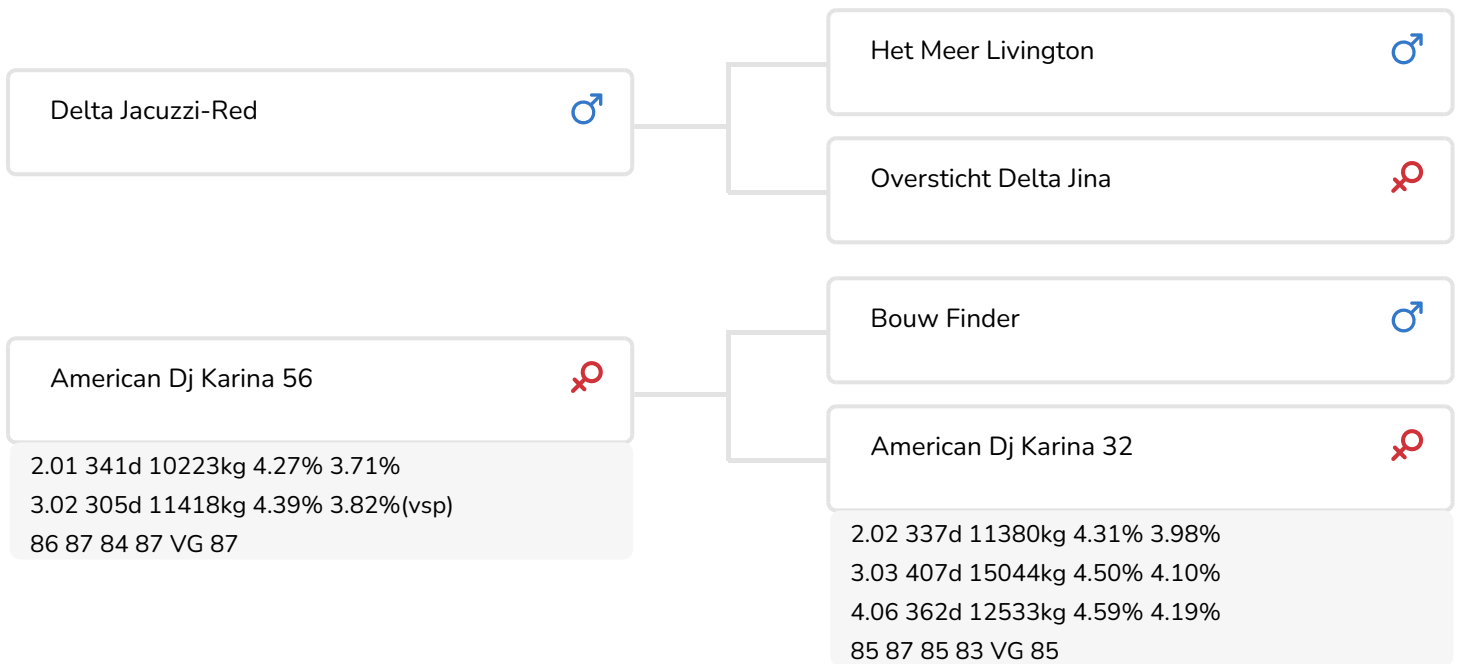

Breeder: American Holsteins, America

- + Pedigree with reliable, proven breeding bulls
- + From the family Carnival and SAMEN bulls Florian RF and Silverstone
- + High components
- + Good conformation

Grashoek Ina 123 (s. Ziggy Red)
Owner.: Fok- en melkveebedrijf K.I. SAMEN, Grashoek

BULL INFORMATION

| | | | |
|-----------------|--------------------|------------------|---------------------|
| Name | American Ziggy Red | Date of birth | 2019-12-04 |
| Herdbook number | NL 595633649 | Gestation length | 284 |
| A.I.-code | 361216 | Kappa Casein | AB |
| PFW code | C | Beta Casein | A1/A2 |
| aAa code | 243 | Cow family | DJ Karina Redspot |
| colour | RB | Straw colour | Rose |
| Breed | 100% HF | | |

Grashoek Liza 464 (s. Ziggy Red)
 Owner.: Fok- en melkveebedrijf K.I. SAMEN, Grashoek

American DJ Karina 84
 Full sister of Ziggy Red
 Owner.: A.J.M. van Herpen, America (NL)

BREEDING VALUES

| | | |
|-----|------|------|
| NVI | INET | Lgv. |
| 145 | 294 | 268 |