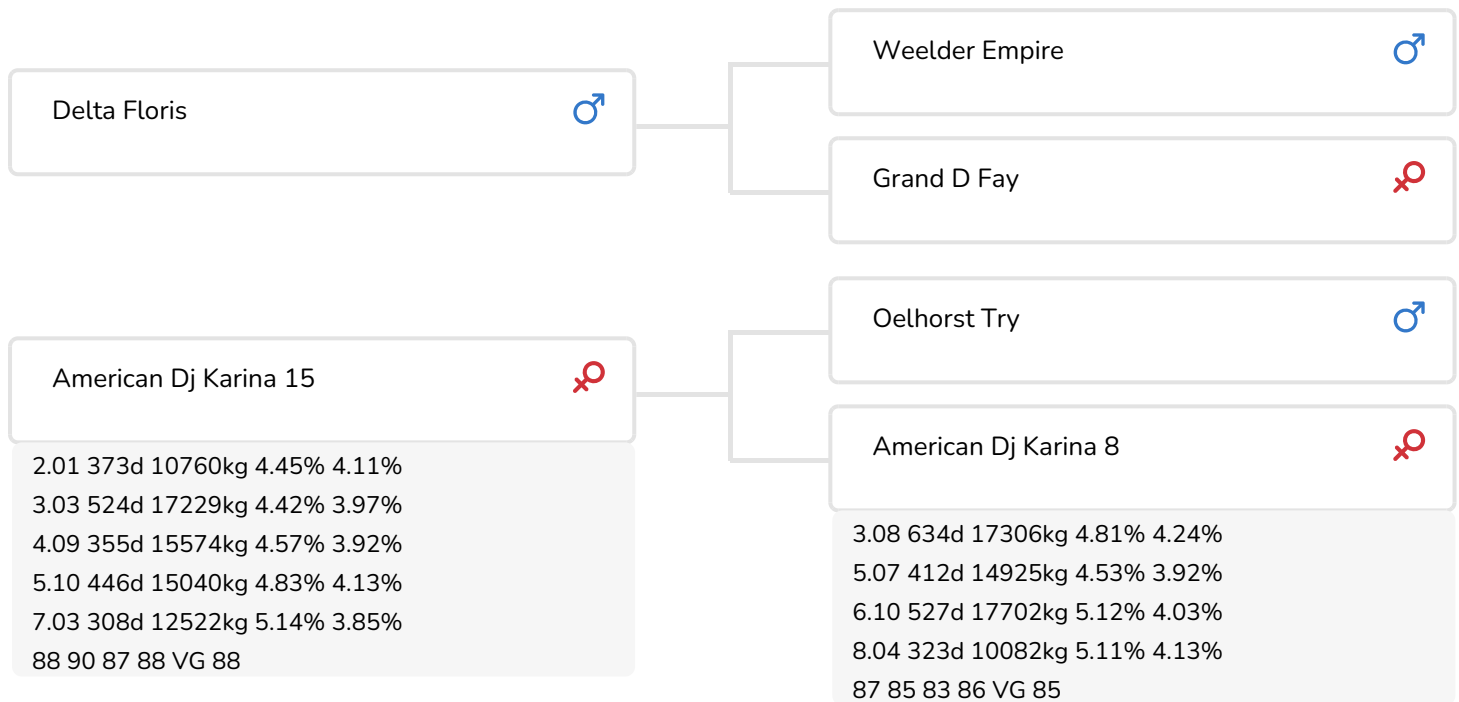

Alger Meekma

Breeder: American Holsteins, America

- + Component-rich pedigree
- + Half-brother of Carnival and Silverstone bulls
- + All-round, very good conformation
- + Red factor

Alger Meekma

American DJ Karina 15 (VG 88)  
(dam of Florian rf)

## BULL INFORMATION

Name	American Florian		
Herdbook number	NL 595633416	Date of birth	2020-03-16
A.I.-code	361226	Kappa Casein	AB
PFW code	C	Beta Casein	A1/A2
aAa code	423	Cow family	DJ Karina   Redspot
colour	ZB	Straw colour	Oranje
Breed	100% HF		

The red-factor carrier American Florian rf (Floris x Try x Camion) descends from a cow family with quite a reputation at K.I.SAMEN -the Karina family. He follows in the footsteps of the bulls Ziggy and Silverstone, for example. The Karina line is renowned for its very good conformation, high component percentages and its - equally important- successful ability to produce breeding bulls.

Bulls such as Snooker, Label P and more recently Carnival are just a few examples of breeding bulls from this lineage. The latter (Carnival) is a half-brother of Florian, just like Silverstone, who has already been used by K.I.SAMEN. Their dam Karina 15 (a full sister of the breeding bull Lexus) is a cow that combines exemplary conformation with high milk production, sky-high protein and high lifetime production (already more than 70,000 kg of milk). Her dam Karina 8 (Florian's grand dam) also offers the same traits. Via the 86-point D Sammy daughter Karina 4 (s. Shottle) we arrive at the first cow in this line to bear the name Karina. Her full sister Redspot 16 (who still had the original name Redspot) is also no stranger to K.I.-SAMEN. She is the grand dam of the K.I.-SAMEN bulls Gidion and Galvin.