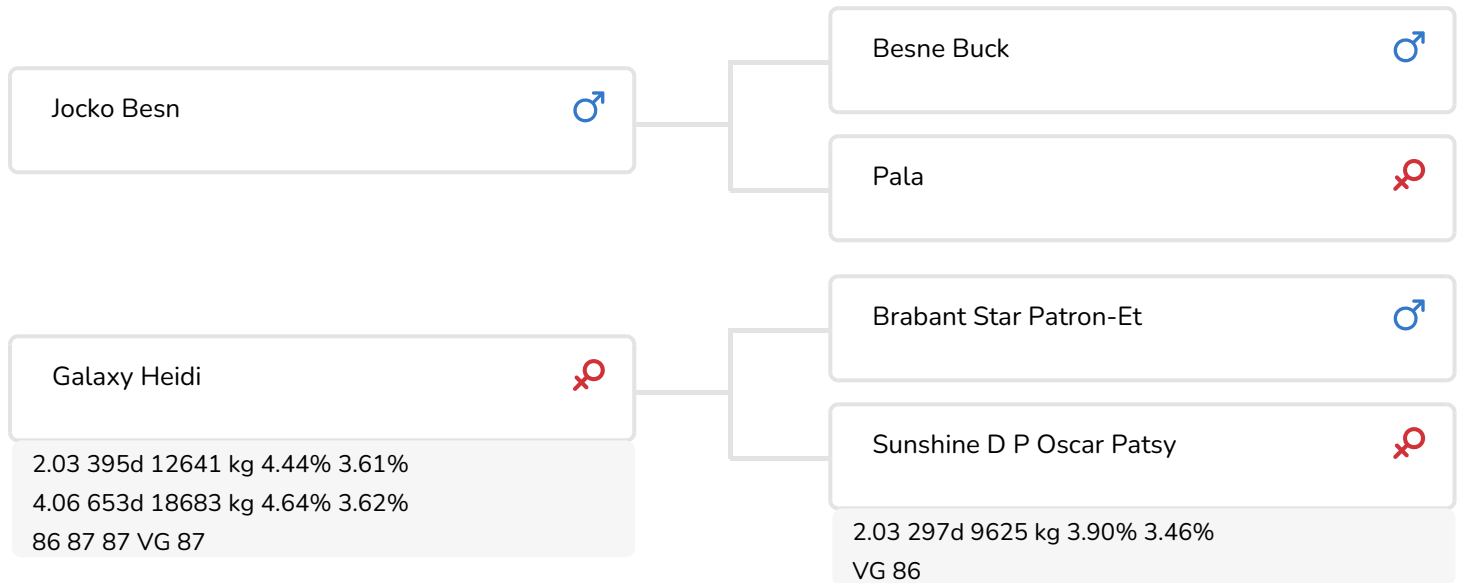

- + From the same family as Beachlawn Cleitus Pro (EX 93)
- + Persistent cows with a great character
- + Very good all-round conformation
- + Good udders with superb fore udder att. And ligament
- + Suitable for use on maiden heifers

Galaxy Binale 31 (s. Ludo)

Owner: Mts. te Winkel-Woestenenk, Ruurlo (NL)

BULL INFORMATION

Name	A.K. Ludo	Date of birth	2002-08-11
Herdbook number	NL 327972134	Kappa Casein	
A.I.-code	57069	Beta Casein	A1/A2
aAa code	156342	Cow family	Cleitus Pro
colour	ZB	Straw colour	Geel
Breed	100% HF		

Udder of Galaxy Binale 31 (s. Ludo)
Owner: Mts. te Winkel-Woestenenk, Ruurlo (NL)

BREEDING VALUES

NVI	INET	Lgv.
-197	-154	-348

PRODUCTIEVERERVING

% Rel	Daughters	Herds			
99	1024	375			
KG milk	% Fat	% Protein	KG fat	KG protein	Inet
87	-0.39	-0.16	-34	-12	-154