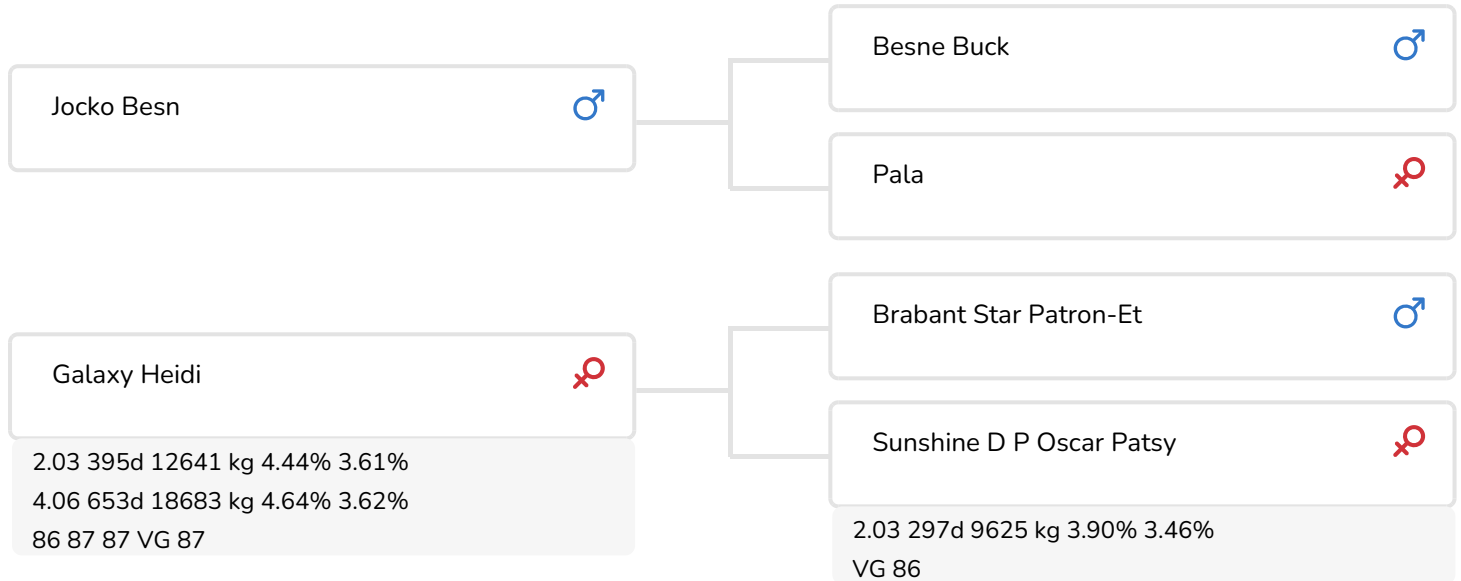

- + From the same family as Beachlawn Cleitus Pro (EX 93)
- + Persistent cows with a great character
- + Very good all-round conformation
- + Good udders with superb fore udder att. And ligament
- + Suitable for use on maiden heifers

Galaxy Binale 31 (s. Ludo)
Owner: Mts. te Winkel-Woestenenk, Ruurlo (NL)

BULL INFORMATION

Name	A.K. Ludo	Date of birth	2002-08-11
Herdbook number	NL 327972134	Kappa Casein	
A.I.-code	57069	Beta Casein	A1/A2
aAa code	156342	Cow family	Cleitus Pro
colour	ZB	Straw colour	Geel
Breed	100% HF		

Udder of Galaxy Binale 31 (s. Ludo)
Owner: Mts. te Winkel-Woestenenk, Ruurlo (NL)

BREEDING VALUES

NVI	INET	Lgv.
-163	-104	-245

PRODUCTIEVERERVING

% Rel	Daughters	Herds			
99	1023	375			
KG milk	% Fat	% Protein	KG fat	KG protein	Inet
217	-0.36	-0.14	-26	-6	-104