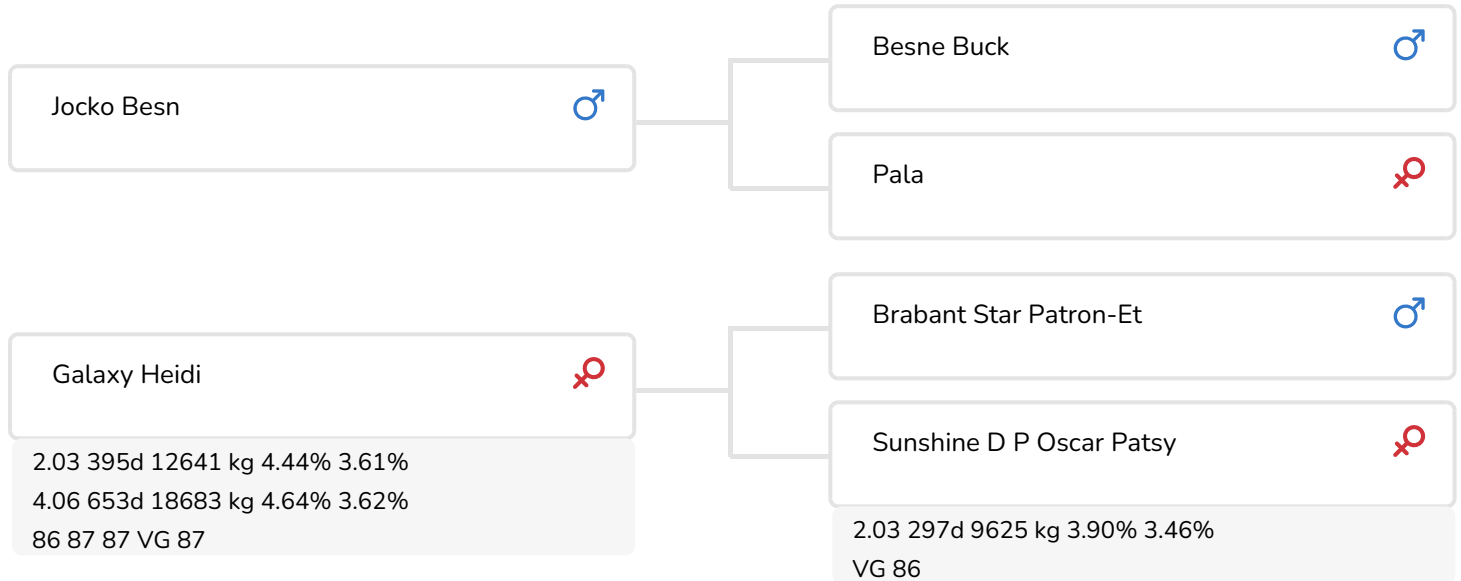

- + From the same family as Beachlawn Cleitus Pro (EX 93)
- + Persistent cows with a great character
- + Very good all-round conformation
- + Good udders with superb fore udder att. And ligament
- + Suitable for use on maiden heifers

Galaxy Binale 31 (s. Ludo)
Owner: Mts. te Winkel-Woestenenk, Ruurlo (NL)

BULL INFORMATION

Name	A.K. Ludo	Date of birth	2002-08-11
Herdbook number	NL 327972134	Kappa Casein	
A.I.-code	57069	Beta Casein	A1/A2
aAa code	156342	Cow family	Cleitus Pro
colour	ZB	Straw colour	Geel
Breed	100% HF		

Udder of Galaxy Binale 31 (s. Ludo)
Owner: Mts. te Winkel-Woestenenk, Ruurlo (NL)

BREEDING VALUES

NVI	INET	Lgv.
-138	-69	-210

PRODUCTIEVERERVING

% Rel	Daughters	Herds			
99	1019	374			
KG milk	% Fat	% Protein	KG fat	KG protein	Inet
297	-0.36	-0.13	-20	-2	-69