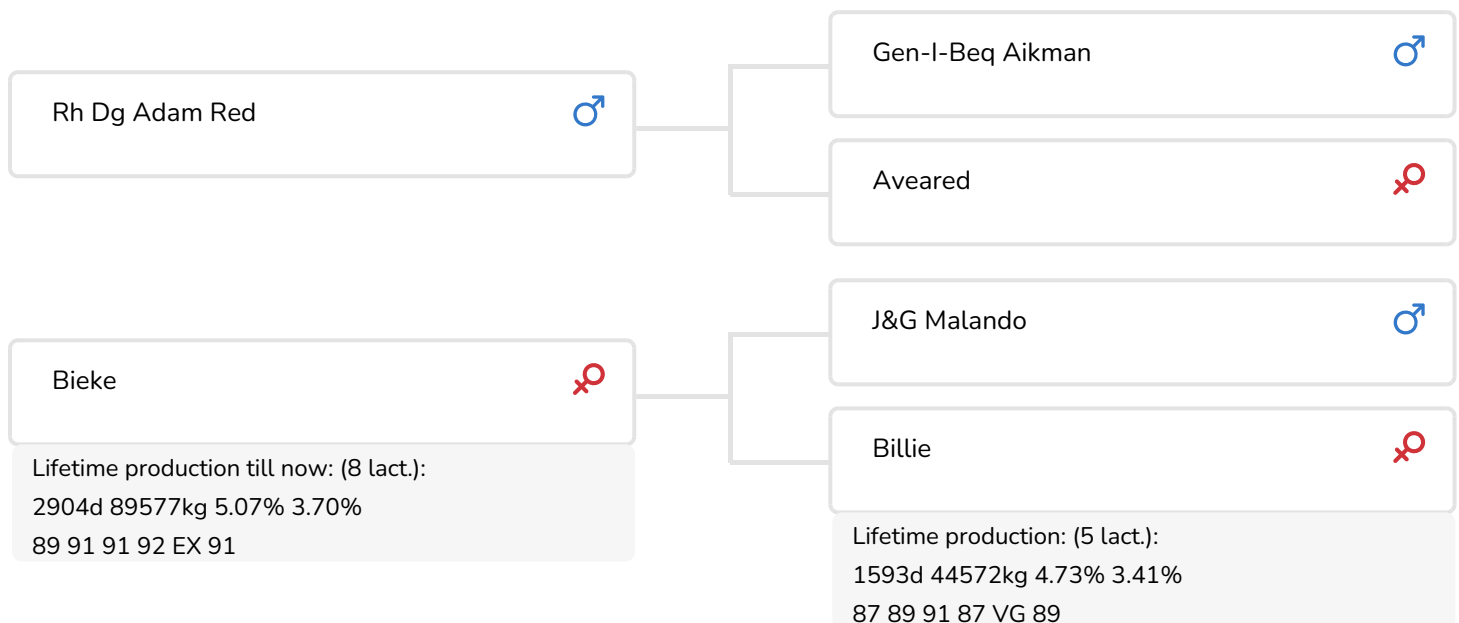

Breeder: Herman Stevens, Westmalle

- + Pedigree with very good breeding bulls
- + EX 91 dam has produced almost 90,000 kg of milk
- + Dam has been provincial champion twice
- + All-round in production and conformation

BULL INFORMATION

Name	Aiden Red	Date of birth	2021-10-21
Herdbook number	BE 815076551	Gestation length	286
A.I.-code	361282	Kappa Casein	AB
PFW code	A	Beta Casein	A1/A2
aAa code	432	Cow family	Liza
colour	RB	Straw colour	Transparant
Breed	100 % HF		

For a change, a bull from Belgium joins the ranks at K.I. SAMEN : Aiden Red (Adam x Malando x Tulip). Apart from his country of origin, he matches the profile of most of the 'SAMEN' bulls. Aiden Red boasts a solid cow family characterised by good conformation and very good components. In addition, his pedigree contains reliable, proven breeding bulls, who rank among top of the class in their years.

One of these bulls is Aiden's sire Adam Red. This all-round calving ease bull has good scores for health traits and longevity. Adam has a good production index and transmits very good, practically flawless conformation. He also passes on average to slightly more curved legs (side view rear legs) and slightly longer teats.