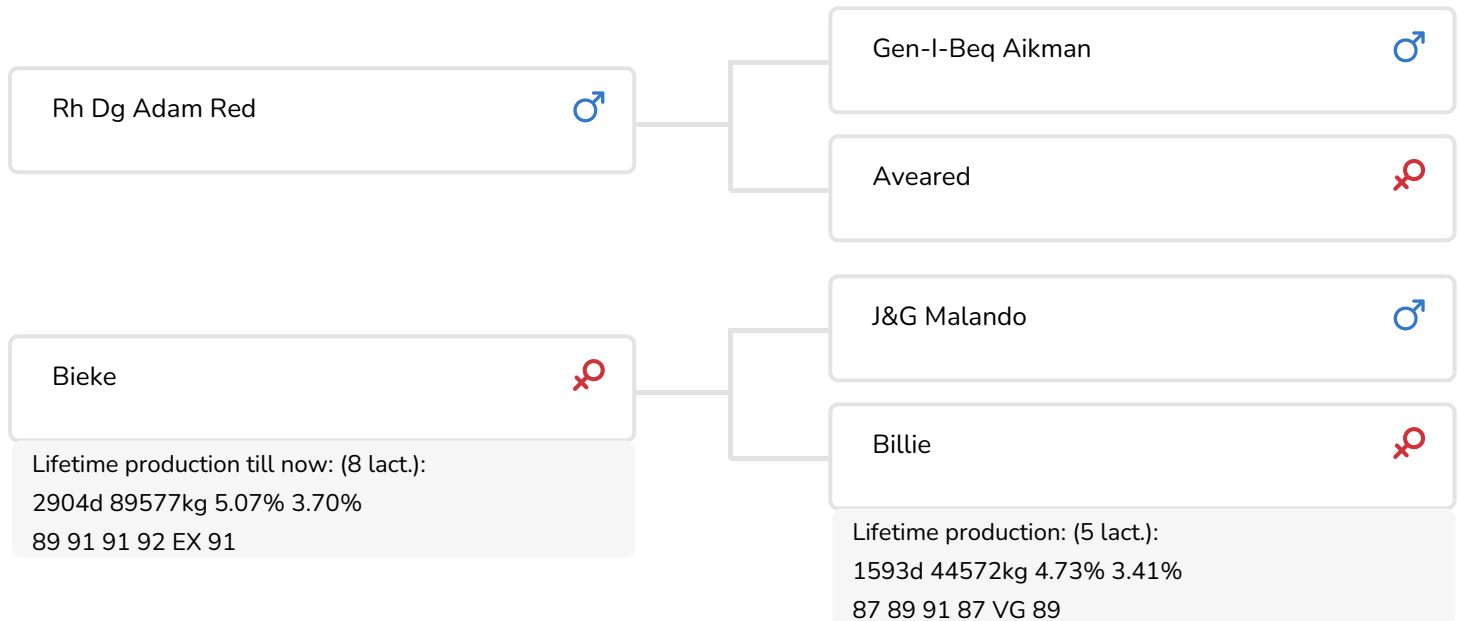

Breeder: Herman Stevens, Westmalle

- + Pedigree with very good breeding bulls
- + EX 91 dam has produced almost 90,000 kg of milk
- + Dam has been provincial champion twice
- + All-round in production and conformation

BULL INFORMATION

Name	Aiden Red	Date of birth	2021-10-21
Herdbook number	BE 815076551	Gestation length	286
A.I.-code	361282	Kappa Casein	AB
aAa code	432	Beta Casein	A1/A2
colour	RB	Cow family	Liza
Breed	100 % HF	Straw colour	Transparant

For a change, a bull from Belgium joins the ranks at K.I. SAMEN : Aiden Red (Adam x Malando x Tulip). Apart from his country of origin, he matches the profile of most of the 'SAMEN' bulls. Aiden Red boasts a solid cow family characterised by good conformation and very good components. In addition, his pedigree contains reliable, proven breeding bulls, who rank among top of the class in their years.

One of these bulls is Aiden's sire Adam Red. This all-round calving ease bull has good scores for health traits and longevity. Adam has a good production index and transmits very good, practically flawless conformation. He also passes on average to slightly more curved legs (side view rear legs) and slightly longer teats.